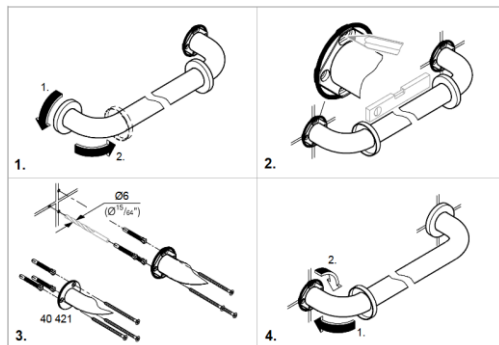

SANITARY WARE SPECIFICATION SHEET

Item Descriptions	GROHE (Germany) "Essentials" Metal wall-mounted grab bar with brushed warm sunset	<p>Illustration/ Drawing</p>  
Dimensions	L295 x W88 x H54 mm	
Model	40421DL1	
Material / Finish	Metal / Brushed Warm Sunset	
Country of origin	Germany	
Manufacturer	GROHE Limited	
Supplier	Acme Sanitary Ware Co. Ltd Mr. Eric Wong/ Mr. Don Yuen	
Contact Tel/Fax E-mail Website	(852) 2388-7171 / (852) 2710-8012 acme@acmesanitary.com.hk www.acmesanitary.com.hk	

Product Description

- material: metal
- 349 mm (functional length 295 mm)
- concealed fastening
- GROHE StarLight finish
- suitable for screwing (including screws and dowels)

Colour options:

- 001 | StarLight Chrome
- DC1 | SuperSteel
- DA1 | Warm Sunset
- A01 | Hard Graphite
- AL1 | Brushed Hard Graphite
- GL1 | Cool Sunrise
- GN1 | Brushed Cool Sunrise
- DL1 | Brushed Warm Sunset
- BE1 | Polished Nickel
- EN1 | Brushed Nickel